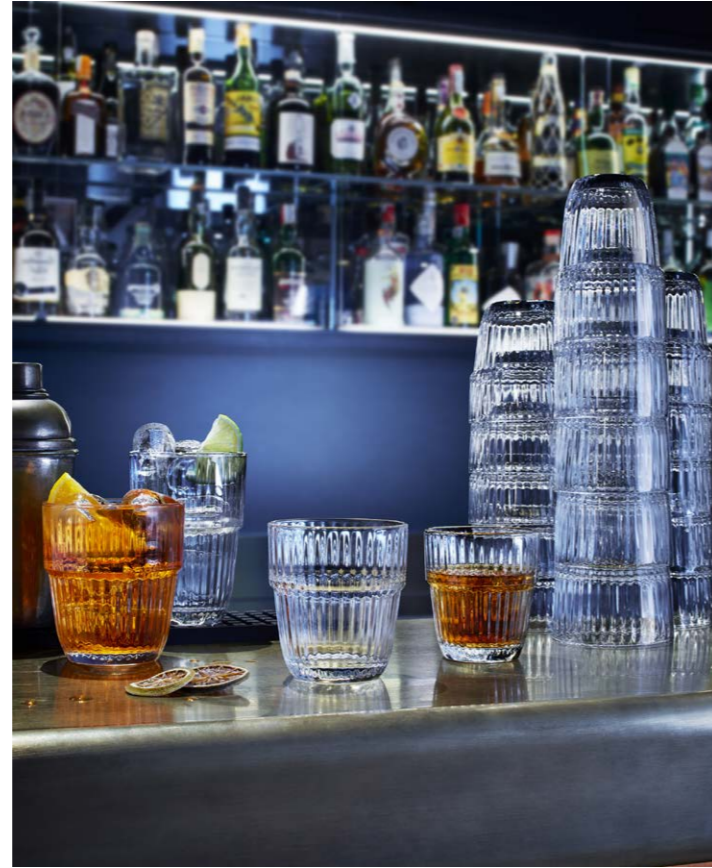

Stylish and Stackable

Bormioli Rocco's Barshine Collection features tempered and stackable tumblers with a 1970s design. The shape accentuates the sparkle of the glass and enhances the contents. Particularly functional, resistant, and easy to store.

Elegant, Unique Shapes

Introducing Bloom by Bormioli Rocco, made from Star Glass, brilliant and transparent to appreciate the intensity of the original colour of the cocktails. Comprising of three stemware glasses with particularly spectacular shapes and proportions: Fizz, Cocktail and Nick & Nora.